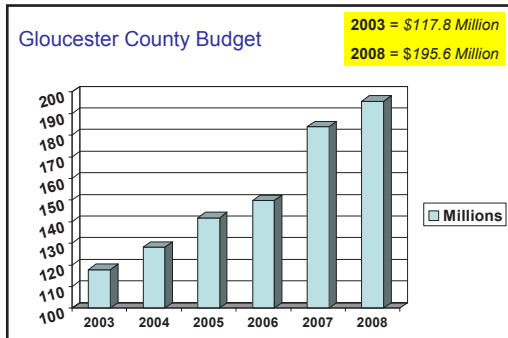

We pledge to **STOP** the runaway spending and borrowing by the Gloucester County Freeholder Board

66% increase
in 5 Years is
UNACCEPTABLE!

Frank Stellaccio, Phyllis Scapellato, Larry Wallace

Larry Wallace for Freeholder